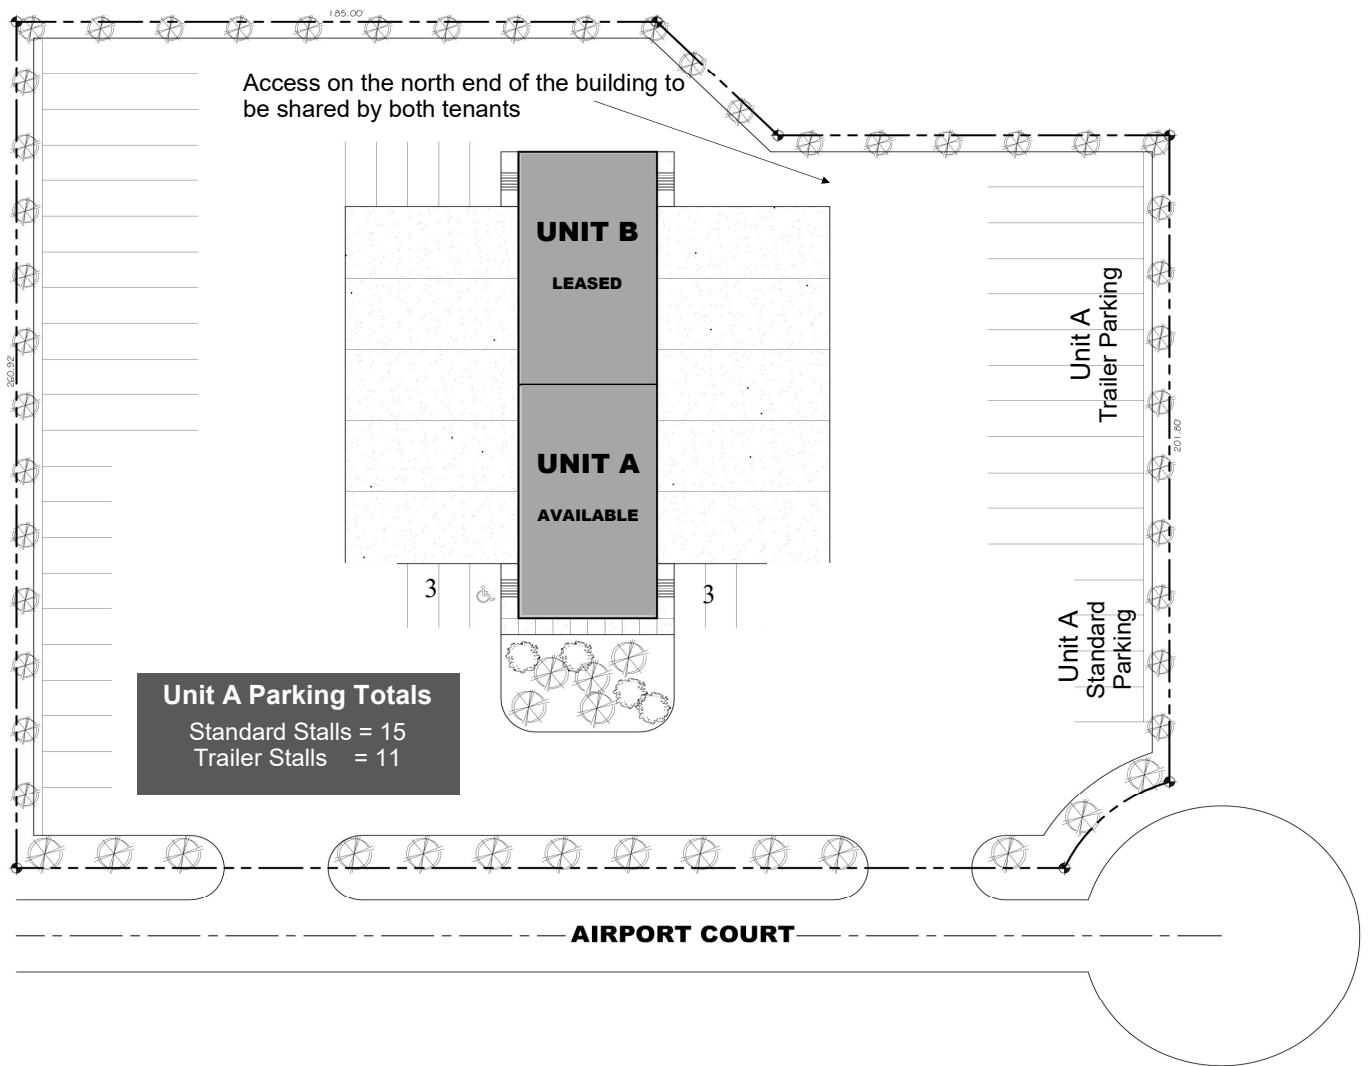

# 820 Airport Court SE Site Plan

Truck Terminal

**SITE PLAN**

SCALE: 1"=20'-0"

FOR ADDITIONAL INFORMATION PLEASE CONTACT:  
The Property Management Team: [propertymanagement@kaufmancd.com](mailto:propertymanagement@kaufmancd.com)  
Phone: (360) 491-5230  
7908 Sweet Iron Ct. SE, Tumwater WA 98501  
[www.kaufmancd.com](http://www.kaufmancd.com)